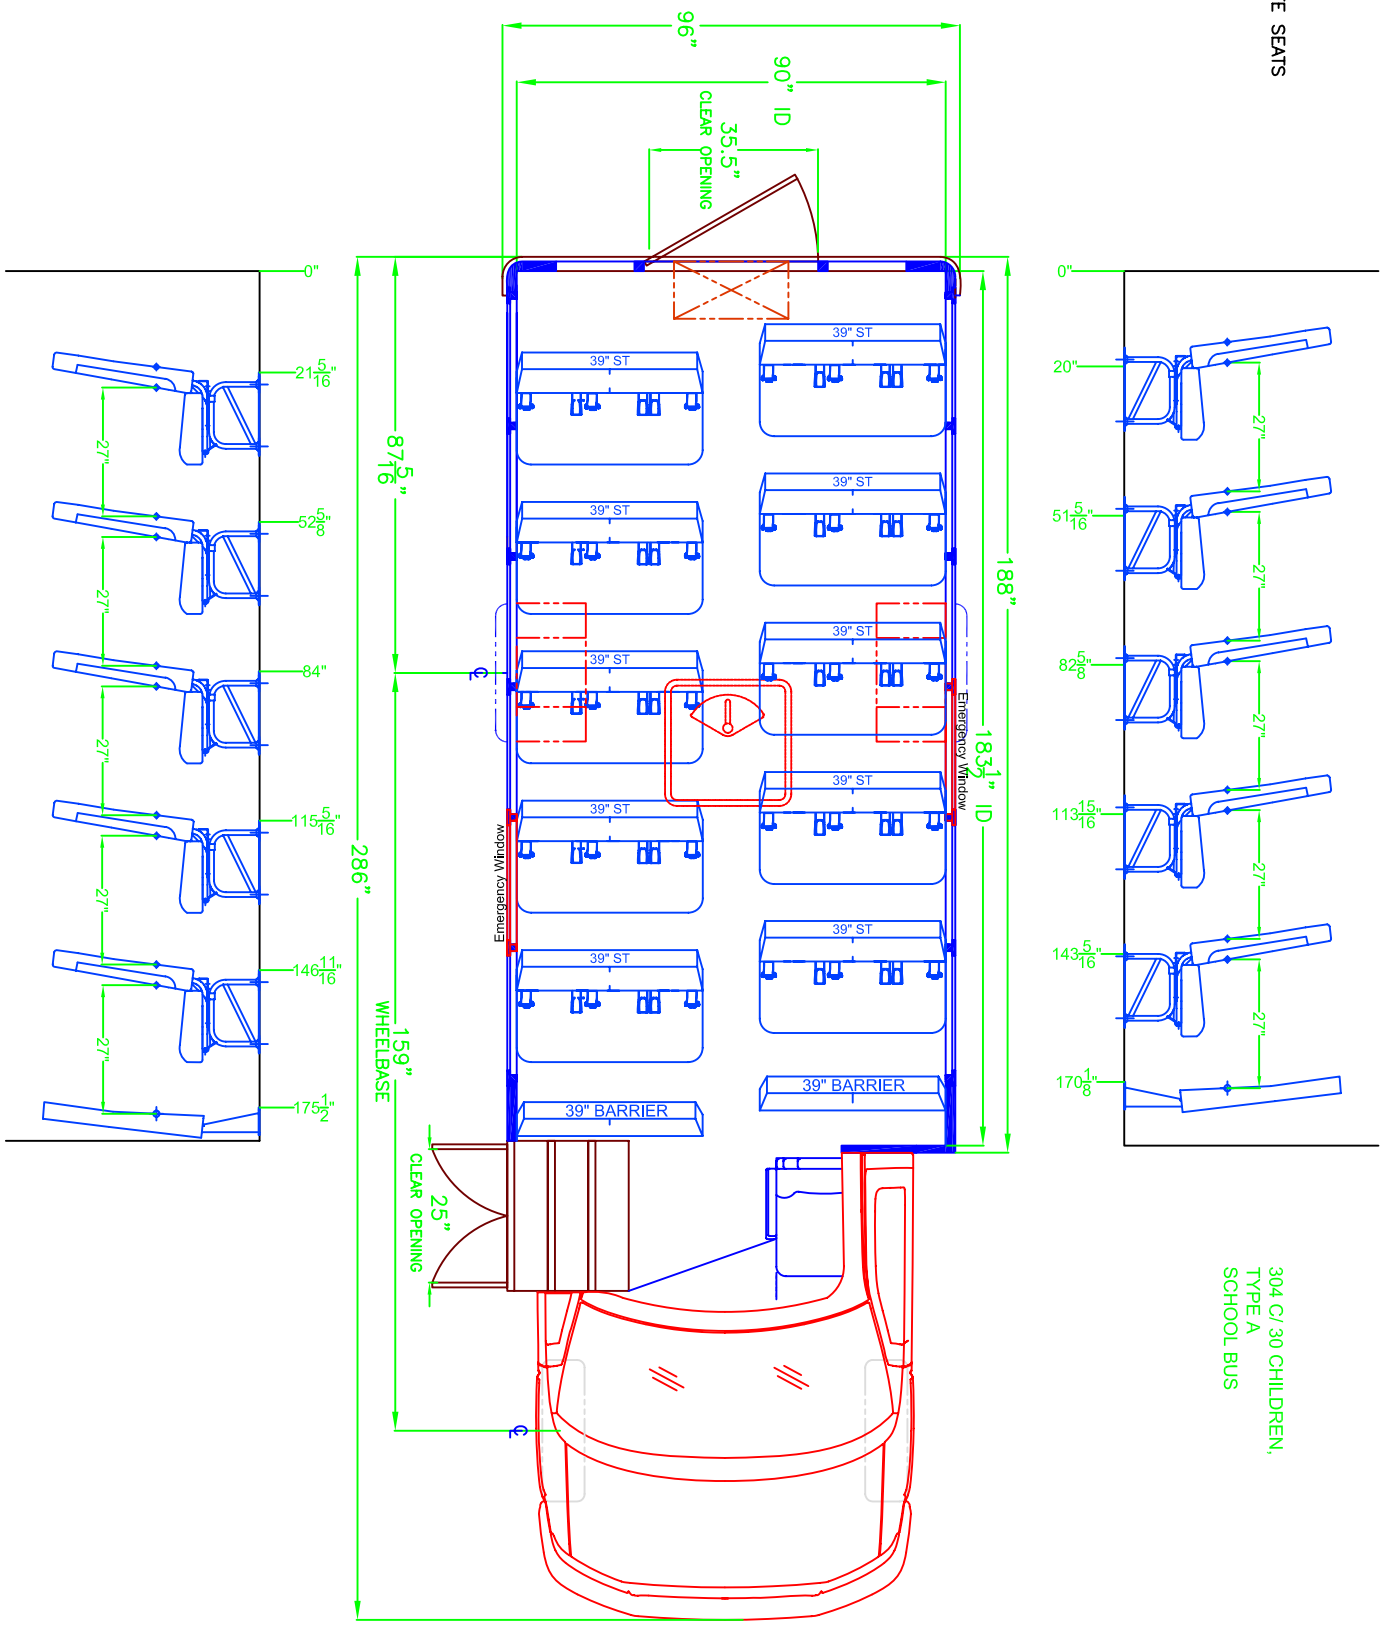

LEGEND:
 SS - STREET SIDE
 CS - CURB SIDE
 ST - STANDARD CE WHITE SEATS

304 C/ 30 CHILDREN,
 TYPE A
 SCHOOL BUS

MAKE:	CHEVY	MODEL:	DW6159	CHASSIS:	DRW	WHEELBASE:	159"	DATE:	08/23/10
PASSENGERS:	30	WHEELCHAIR:	-	KNEE SPACING:	27"SS-27"CS	DRAWING#:	-	DRAWN BY:	RL